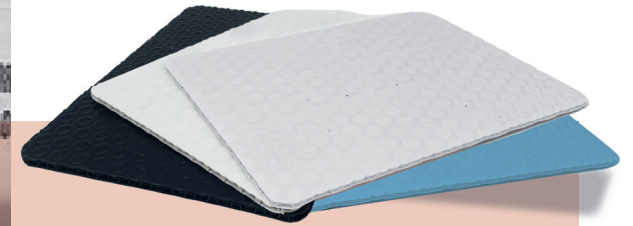

## Biplax®

Thickness: 2,0 - 3,0mm  
Weight: 250 - 600 g/m<sup>2</sup>  
Max. width: 2650 mm  
Max. length: 8000 mm

100%  
**RECYCLED**

**ECONOMIC**

**IPB**  
PLASTIC SHEETS - PACKAGING